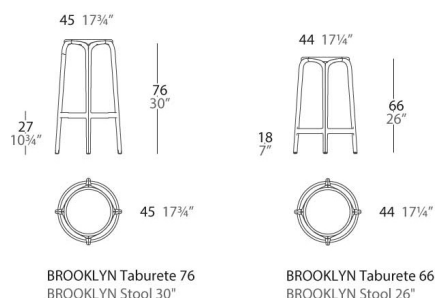

VONDOM

BROOKLYN TABURETE Ø45x76**By Eugeni Quitllet**

The Brooklyn stool is a recognized style but never seen before! Modern and timeless from today and tomorrow.... Based on straight lines and curves emulating the New York City bridge. Urban design capable of being in the best world spaces. Brooklyn is a memory of the future...

See online: <http://www.vondom.com/products/65027>

**Features****Description**

Made of injected polypropylene with fiber glass. Stackable. Available in several colors. Item suitable for indoor and outdoor use.

Weight

4.3 Kg

**Finishes****BASIC PP**

Ref. 65027

Available in this colors

COLOR	BASIC INJECCION PP
BLUE	
MOSTAZA	
WHITE	
BLACK	
BRONZE	
RED	
ECRU	