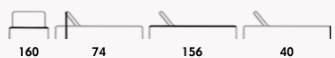

DAYBED

Letto matrimoniale in alluminio con rivestimento in textilene e gomma. Cuscineria in textilene.
Aluminium daybed covered with textilene and rubber rope. Textylene cushions.

DAYBED