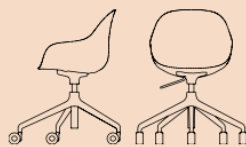

Academy | armchair

CB2142 | 53x50 H84 HB62 cm

CB2137 | 53x50 H83 HB62 cm

CB2143 | 53x51,5 H83 HB62 cm

CB2144
53x48,5 H83 HB62 cm

CB2146 180 | CB2146 360
53x49 H84,5 HB61 cm

CB2145
61x61 H92(81) HS54(43) HB71(60) cm

struttura frame

metallo | metal

legno | wood

sedile seat

PP riciclato |
recycled 100%

CB2146 180

CB2146 360
CB2145

CB2145