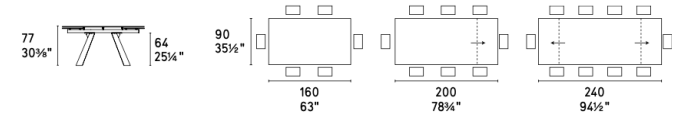

OPTIONAL
Vassoio girevole "Lazy Susan"
"Lazy Susan" rotating tray

CS4115-FS 200

CS4115-FS 250

CS4114-S 165
CS4114-S 165 MTO new

CS4114-S 200
CS4114-S 200 MTO new

CS4114-R 160
CS4114-R 160 MTO new

CS4114-R 200
CS4114-R 200 MTO new