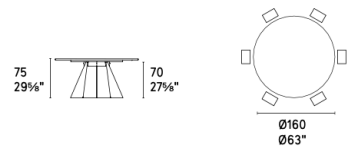

CS4113-FD 160
CS4113-FD 160 MTO new

CS4113-FD 80

OPTIONAL
Vassoio girevole "Lazy Susan"
"Lazy Susan" rotating tray