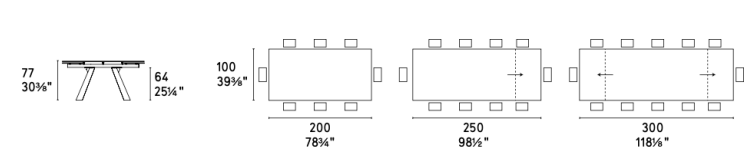

OPTIONAL
Vassoio girevole "Lazy Susan"
"Lazy Susan" rotating tray

CS4115-FS 200

CS4115-FS 250

CS4114-S 165
CS4114-S 165 MTO new

CS4114-S 200
CS4114-S 200 MTO new

CS4114-R 160
CS4114-R 160 MTO new

CS4114-R 200
CS4114-R 200 MTO new