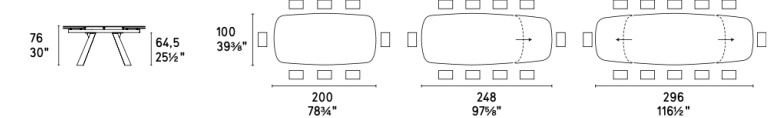

OPTIONAL
Vassoio girevole "Lazy Susan"
"Lazy Susan" rotating tray

CS4115-FS 200

CS4115-FS 250

CS4114-S 165
CS4114-S 165 MTO new

CS4114-S 200
CS4114-S 200 MTO new

CS4114-R 160
CS4114-R 160 MTO new

CS4114-R 200
CS4114-R 200 MTO new