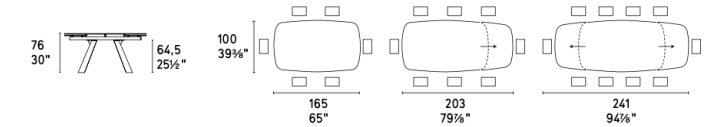

OPTIONAL
Vassoio girevole "Lazy Susan"
"Lazy Susan" rotating tray

CS4115-FS 200

CS4115-FS 250

CS4114-S 165
CS4114-S 165 MTO new

CS4114-S 200
CS4114-S 200 MTO new

CS4114-R 160
CS4114-R 160 MTO new

CS4114-R 200
CS4114-R 200 MTO new