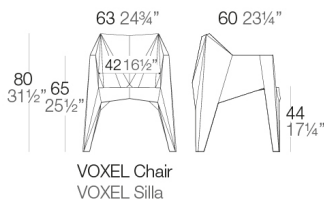

Finishes

BASIC PP

Ref. 51031

Available in this colors

COLOR	BASIC INJECTION PP
MOSTAZA	
BLUE	
WHITE	
BLACK	
RED	
PISTACHIO	
ECRU	
WHITE	
BLACK	

Optional

NAUTICAL FABRIC

Indoor/outdoor Vinyl fabric