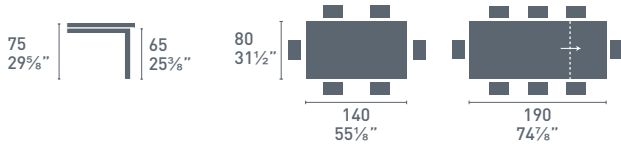

CB/4069-LL 140

CB/4069-LL 160

CB/4069-LL 180

CB/4069-XLL 180

SIGMA XL

SIGMA wood

# Sigma wood

Sigma wood CB/4069-LL  
P27  
Tavolo / Table  
Boheme CB/1257  
P15 / 315