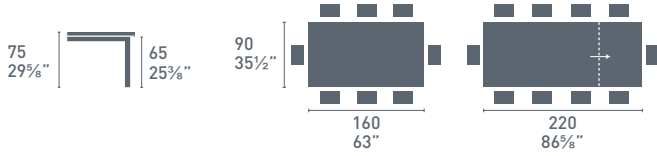

CB/4069-LL 140

CB/4069-LL 160

CB/4069-LL 180

CB/4069-XLL 180

SIGMA XL

SIGMA wood

# Sigma wood

Sigma wood CB/4069-LL  
P27  
Tavolo / Table  
Boheme CB/1257  
P15 / 315