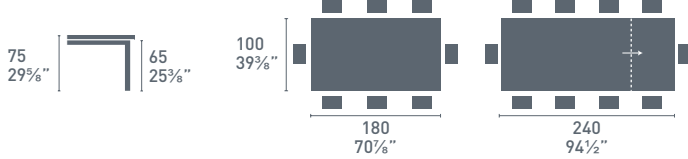

CB/4069-LL 140

CB/4069-LL 160

CB/4069-LL 180

CB/4069-XLL 180

SIGMA XL

SIGMA wood

# Sigma wood

Sigma wood CB/4069-LL  
P27  
Tavolo / Table  
Boheme CB/1257  
P15 / 315