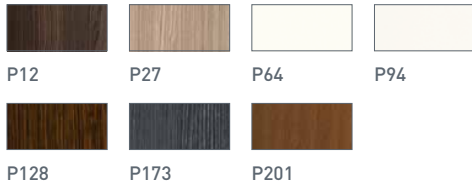

CB/4069-LL 140

CB/4069-LL 160

CB/4069-LL 180

CB/4069-XLL 180

SIGMA XL

SIGMA wood

# Sigma wood

Sigma wood CB/4069-LL  
P27  
Tavolo / Table  
Boheme CB/1257  
P15 / 315