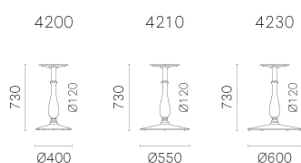

LIBERTY 4210

DESIGN:
 PEDRALI R&D

Liberty table base, sand blasted cast-iron structure. Available powder coated in several colours and sizes.

RICHIEDI INFORMAZIONI

 Ø850 (Only for 4200)
 Ø1300 (Only for 4210)
 Ø1500 (Only for 4230)

 600x600 (Only for 4200)
 900x900 (Only for 4210)
 1000x1000 (Only for 4230)

VERNICIATO PER INTERNO (VEDERE LEGENDA)

VERNICIATO PER ESTERNO (VEDERE LEGENDA)

LEGENDA FINITURE